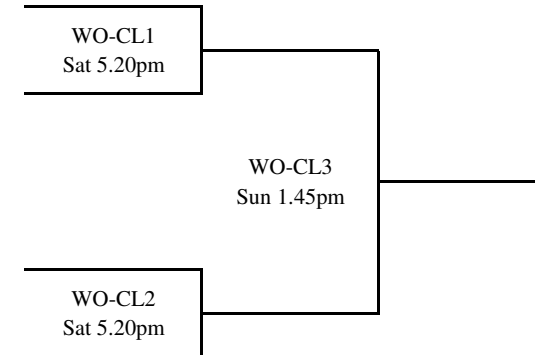

Grassroots Trust NZ Squash Open 2011

WOMENS OPEN DIVISION

Plate

Championship

32 Draw			
Seeding	Grade	Code	Name
1	A1	WKHAJK	Joelle King
2	A1	AKRMJMH	Jaclyn Hawkes
3	A1	WNMPTL	Tamsyn Leevey
4	A1	WKMRKML	Kylie Lindsay
5	A1	BPTIALM	Amanda Landers-Murphy
6	A1	CBCCM2C	Megan Craig
7	A2	WKCMEGM	Emma Millar
8	A2	AKNSLJC	Lisa Cowlard
9	A2	AKNSTLM	Trina Moore
10	A2	AKRMJLL	Jackie Laurenson
11	A2	WNTAEFS	Eliza Sim
12	A2	BPTAJMS	Joanna Shanks
13	A2	CBCFJKT	Jutta Tuunanen
14	A2	AKNSL2S	Larissa Stephenson
15	A2	CDPNPF	Danielle Fourie
16	A2	WKCMAAS	Alana Sincock
17	A2	WNMPMJK	Mickayla Kerr
18	A2	BPTUVAB	Vicki Beker
19	A2	AKEEEE	Elle Epke
20			BYE
21	A2	AKRMGKS	Georgina Shelton Agar
22	A2	BPWTKLM	Kathryn McKay
23	A2	WNMPSLs	Stephanie Smith
24	A2	WKHANAC	Nadine Cull
25	A2	CBRMSMH	Shayle Higginson
26	A2	AKNSAP	Abbie Palmer
27	A2	AKRMHAD	Holly Donnelly
28	B1	CBGYELD	Erin Dippie
29	B1	BPTPSL	Sandra Lelievre
30	B1	CBCKjW	Karen Walton
31	B1	WKLJRJD	Jorja Tarrant
32	B1	NLMGSPT	Sacha Pou-tito

Consolation Plate

Please Mark & Referee the next game
on the court you have just played.

3-4 Playoff

Classic Plate

Special Plate