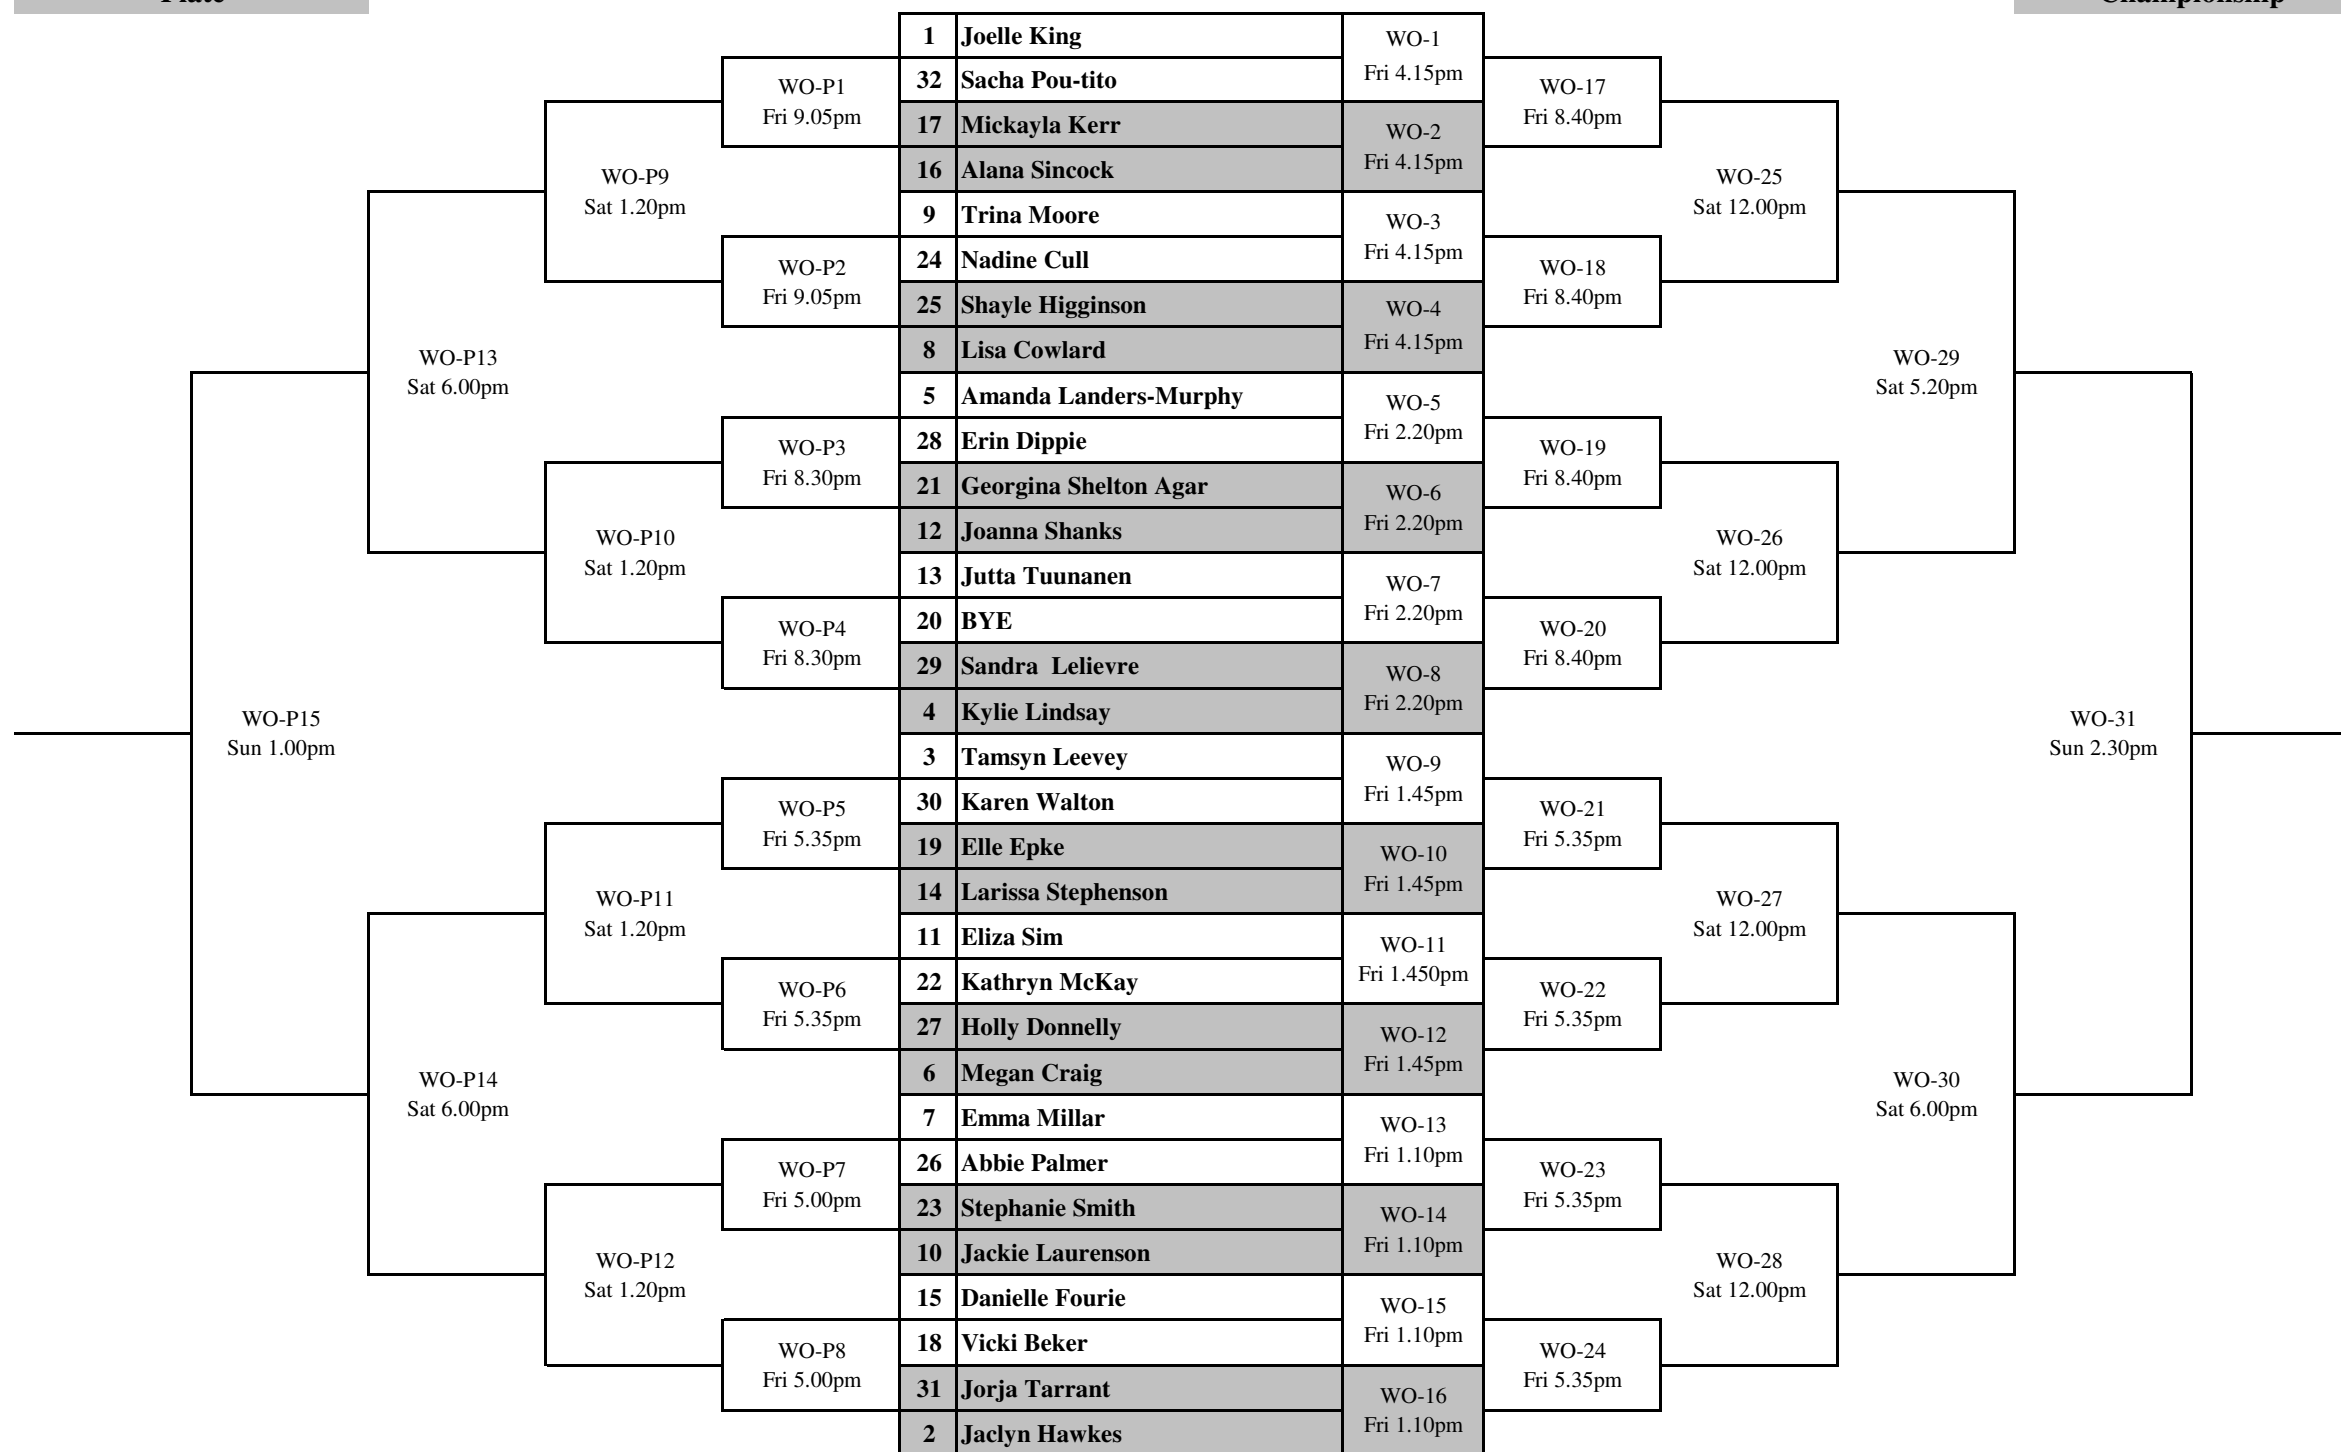

Grassroots Trust NZ Squash Open 2011

WOMENS OPEN DIVISION

Plate

Championship

32 Draw			
Seeding	Grade	Code	Name
1	A1	WKHAJK	Joelle King
2	A1	AKRMJMH	Jaclyn Hawkes
3	A1	WNMPTL	Tamsyn Leevey
4	A1	WKMRKML	Kylie Lindsay
5	A1	BPTIALM	Amanda Landers-Murphy
6	A1	CBCCM2C	Megan Craig
7	A2	WKCMEGM	Emma Millar
8	A2	AKNSLJC	Lisa Cowlard
9	A2	AKNSTLM	Trina Moore
10	A2	AKRMJLL	Jackie Laurenson
11	A2	WNTAEFS	Eliza Sim
12	A2	BPTAJMS	Joanna Shanks
13	A2	CBCFJKT	Jutta Tuunanen
14	A2	AKNSL2S	Larissa Stephenson
15	A2	CDPNPF	Danielle Fourie
16	A2	WKCMAAS	Alana Sincock
17	A2	WNMPMJK	Mickayla Kerr
18	A2	BPTUVAB	Vicki Beker
19	A2	AKEEEE	Elle Epke
20			BYE
21	A2	AKRMGKS	Georgina Shelton Agar
22	A2	BPWTKLM	Kathryn McKay
23	A2	WNMPSLs	Stephanie Smith
24	A2	WKHANAC	Nadine Cull
25	A2	CBRMSMH	Shayle Higginson
26	A2	AKNSAP	Abbie Palmer
27	A2	AKRMHAD	Holly Donnelly
28	B1	CBGYELD	Erin Dippie
29	B1	BPTPSL	Sandra Lelievre
30	B1	CBCKjW	Karen Walton
31	B1	WKLJRJD	Jorja Tarrant
32	B1	NLMGSPT	Sacha Pou-tito

Consolation Plate

Please Mark & Referee the next game
on the court you have just played.

3-4 Playoff

Classic Plate

Special Plate