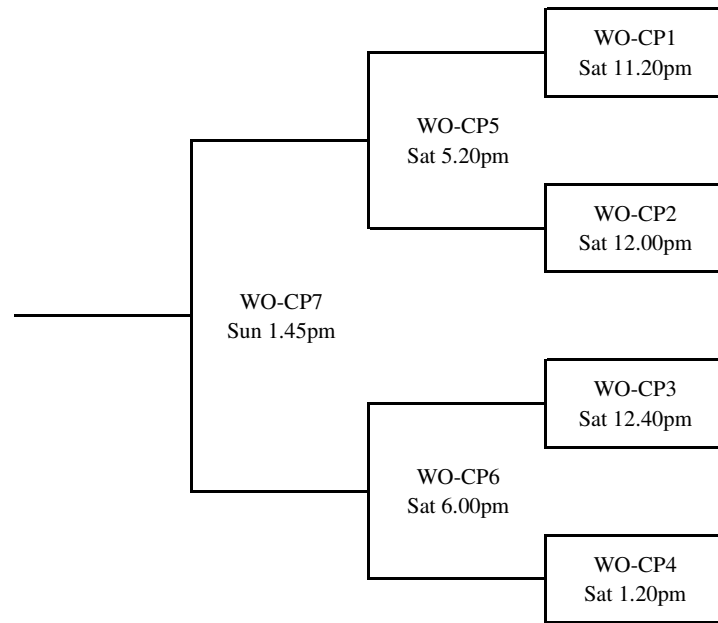

Grassroots Trust NZ Squash Open 2011

WOMENS OPEN DIVISION

Plate

Championship

32 Draw			
Seeding	Grade	Code	Name
1	A1	WKHAJK	Joelle King
2	A1	AKRMJMH	Jaclyn Hawkes
3	A1	WNMPTL	Tamsyn Leevey
4	A1	WKMRKML	Kylie Lindsay
5	A1	BPTIALM	Amanda Landers-Murphy
6	A1	CBCCM2C	Megan Craig
7	A2	WKCMEGM	Emma Millar
8	A2	AKNSLJC	Lisa Cowlard
9	A2	AKNSTLM	Trina Moore
10	A2	AKRMJLL	Jackie Laurenson
11	A2	WNTAEFS	Eliza Sim
12	A2	BPTAJMS	Joanna Shanks
13	A2	CBCFJKT	Jutta Tuunanen
14	A2	AKNSL2S	Larissa Stephenson
15	A2	CDPNPF	Danielle Fourie
16	A2	WKCMAAS	Alana Sincock
17	A2	WNMPMJK	Mickayla Kerr
18	A2	BPTUVAB	Vicki Beker
19	A2	AKEEEE	Elle Epke
20			BYE
21	A2	AKRMGKS	Georgina Shelton Agar
22	A2	BPWTKLM	Kathryn McKay
23	A2	WNMPSLs	Stephanie Smith
24	A2	WKHANAC	Nadine Cull
25	A2	CBRMSMH	Shayle Higginson
26	A2	AKNSAP	Abbie Palmer
27	A2	AKRMHAD	Holly Donnelly
28	B1	CBGYELD	Erin Dippie
29	B1	BPTPSL	Sandra Lelievre
30	B1	CBCKjW	Karen Walton
31	B1	WKLJRJD	Jorja Tarrant
32	B1	NLMGSPT	Sacha Pou-tito

Consolation Plate

Please Mark & Referee the next game
on the court you have just played.

3-4 Playoff

Classic Plate

Special Plate